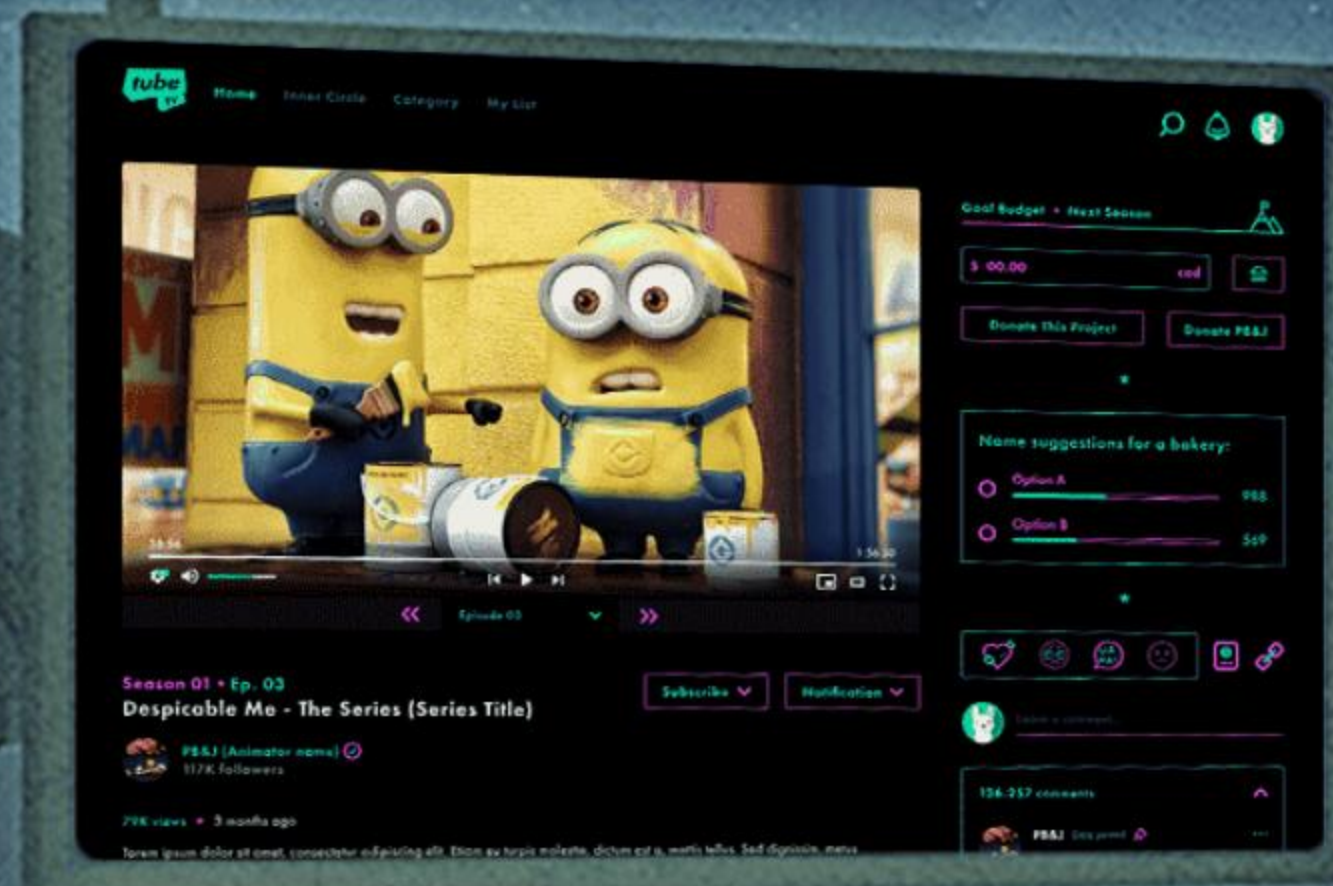

TubeTV's features are designed to foster collaboration, support, and engagement between animators and viewers.

This creates a dynamic and interactive platform that caters to the needs of all animation enthusiasts.

CROWD FUNDING: Provide direct support to talented animators, helping them bring their visions to life.

POLLS + Comments & Reactions: Promote active community participation and gather audience input to shape the trajectory of projects.