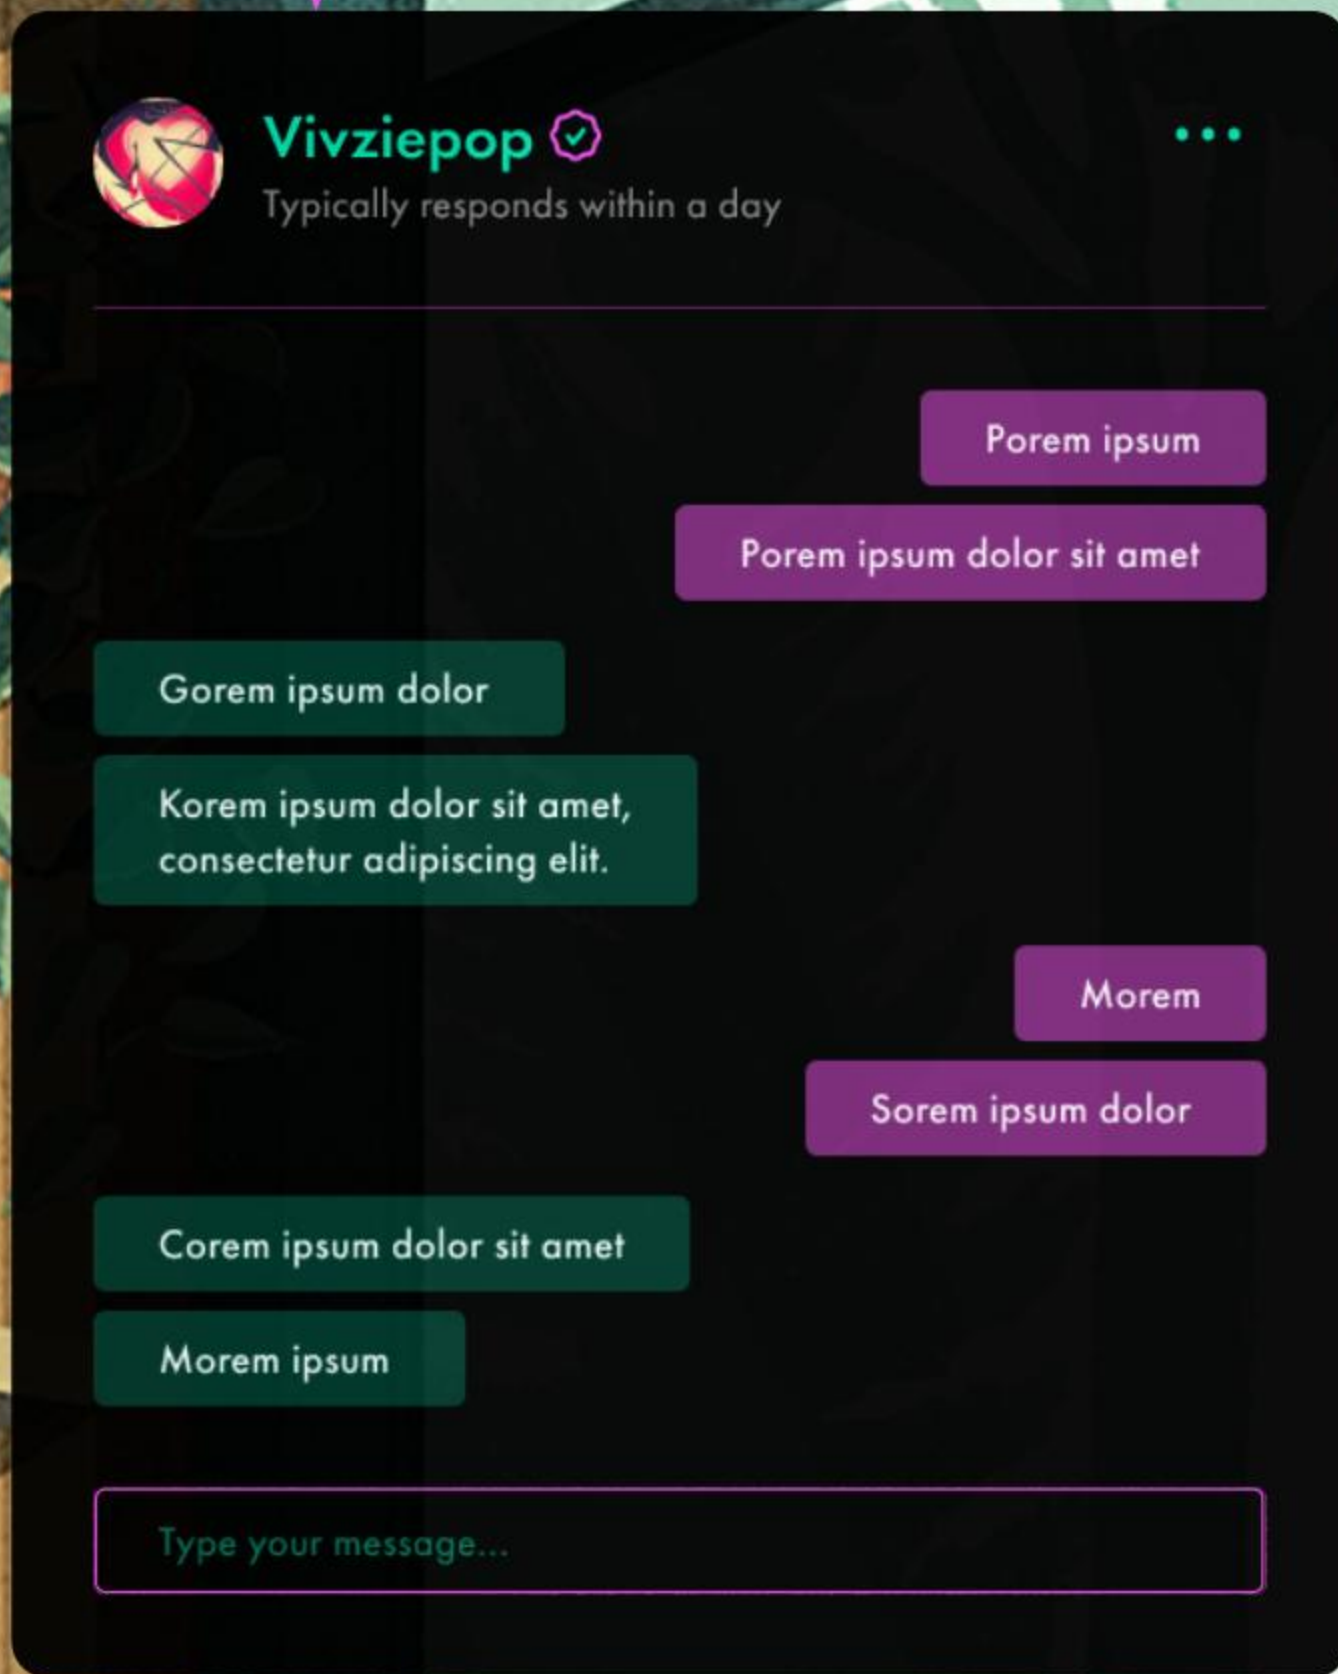

Every animator's creative haven within the community, a gateway to visibility, recognition, and collaborations in this exciting world. The **CHAT FEATURE** serves as a powerful tool for establishing

CONNECTIONS within the industry. By enabling creators, animators, and industry experts to communicate directly, it opens up avenues for collaboration, mentorship, and career advancement.

PROFILE
- PAGE -