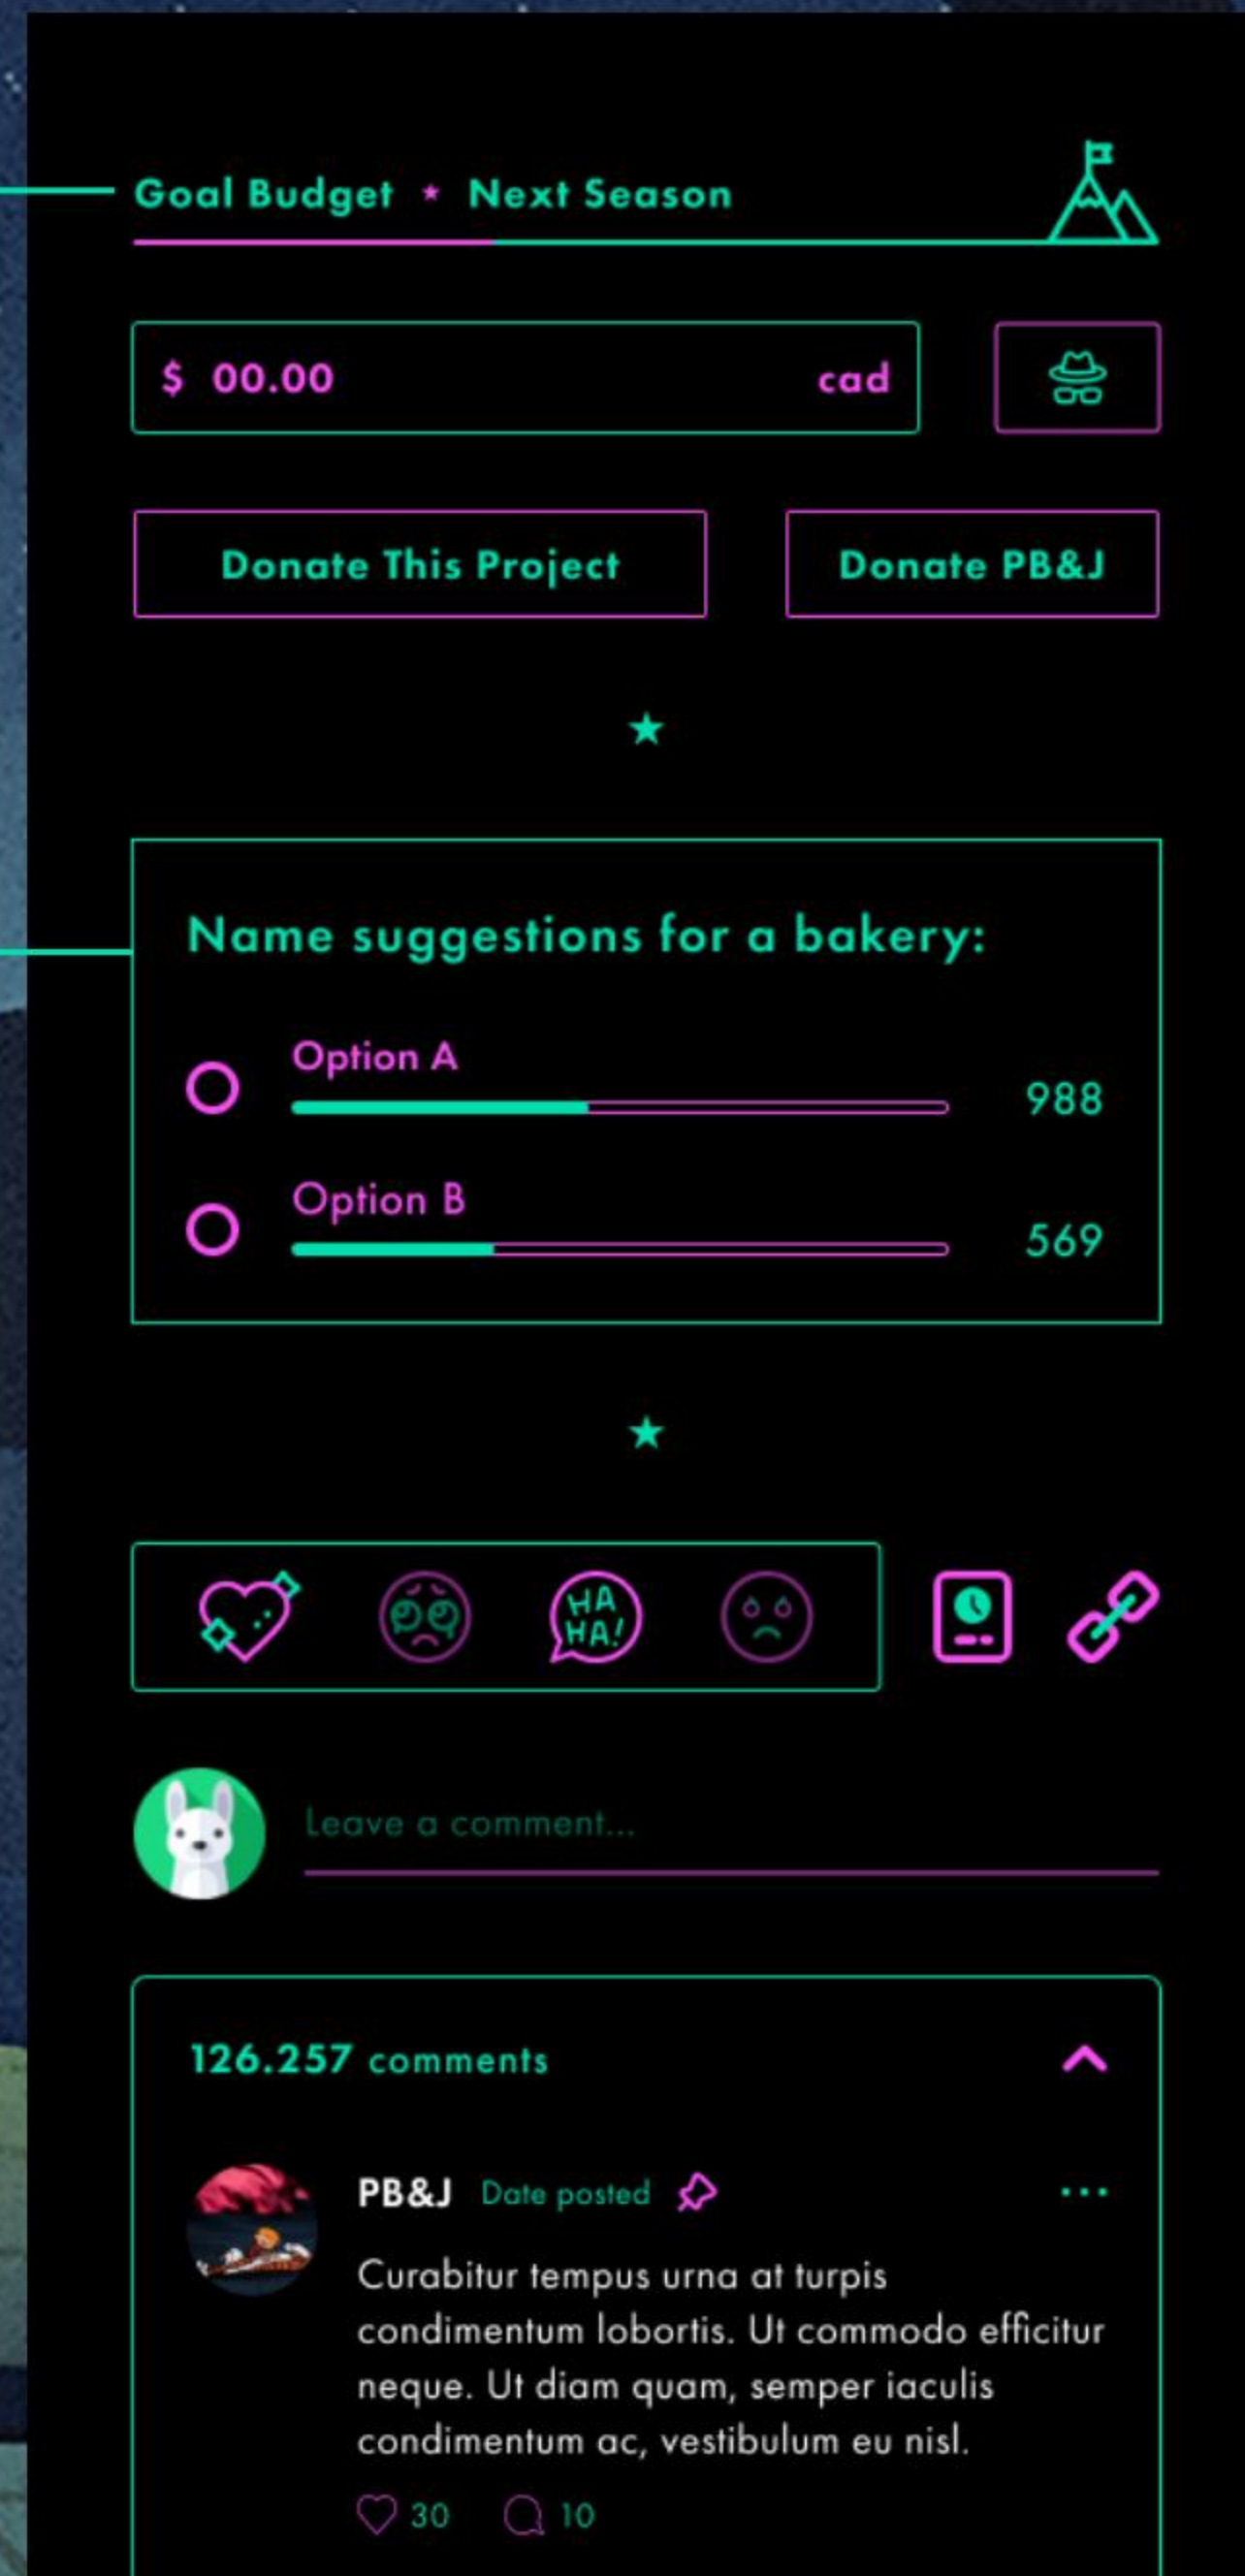

TubeTV's features are designed to foster collaboration, support, and engagement between animators and viewers.

This creates a dynamic and interactive platform that caters to the needs of all animation enthusiasts.

CROWD FUNDING: Provide direct support to talented animators, helping them bring their visions to life.

POLLS + Comments & Reactions: Promote active community participation and gather audience input to shape the trajectory of projects.